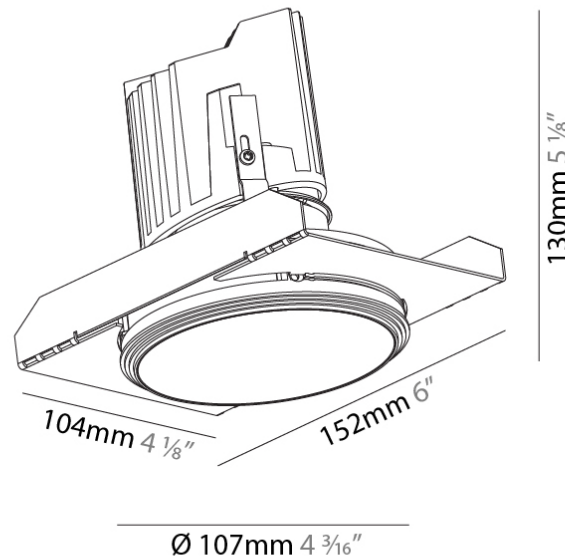

ELECTRICAL

Lamp Type: LED (Zhaga Standard)
Input Wattage (W): 13
Total Output Wattage (W): 11.8
Dimming: Tri-Mode (Non-Dimming and Phase Dimming (120Vac only) and 0-10V Dimming)
Driver Included: No
Driver Location: Recessed Housing
Driver Type: Constant Current - Universal
Driver Class: Class 2
Housing: See components
Input Voltage (V): 120 - 277
Constant Current (MA): 350

LED

Number of LEDs: 1
Color Temperature (°K): 2700 / 3000 / 3500 / 4000
Max. Delivered Lumen (lm): 876 / 909 / 955 / 974
Nominal Lumen (lm): 1304 / 1352 / 1421 / 1450
CRI: >90 CRI
Efficiency (%): 87.9 / 88.4 / 87.9
Lamp Life (hrs): 50000
Upon Request: RGB-W Tunable White Special Color Temperature Special LED

OPTICAL

Reflector°: 18 / 42 / 60
Optic°: Lens Pack - No Lens / Linear Spread Lens / Honeycomb / Spread Lens
Upon Request: Special Beam Angles

RATINGS AND CERTIFICATIONS

382, F 416-247-9319, www.zaneen.com

Created by Interlight for North American Standards at the end of the existing Model #. For assistance on 'custom' specifications, contact zteam@zaneen.com. In a constant effort to supply the best product, we reserve the right to change specifications or materials without notice. The most recent specification sheets are found at zaneen.com

IP rating: IP20